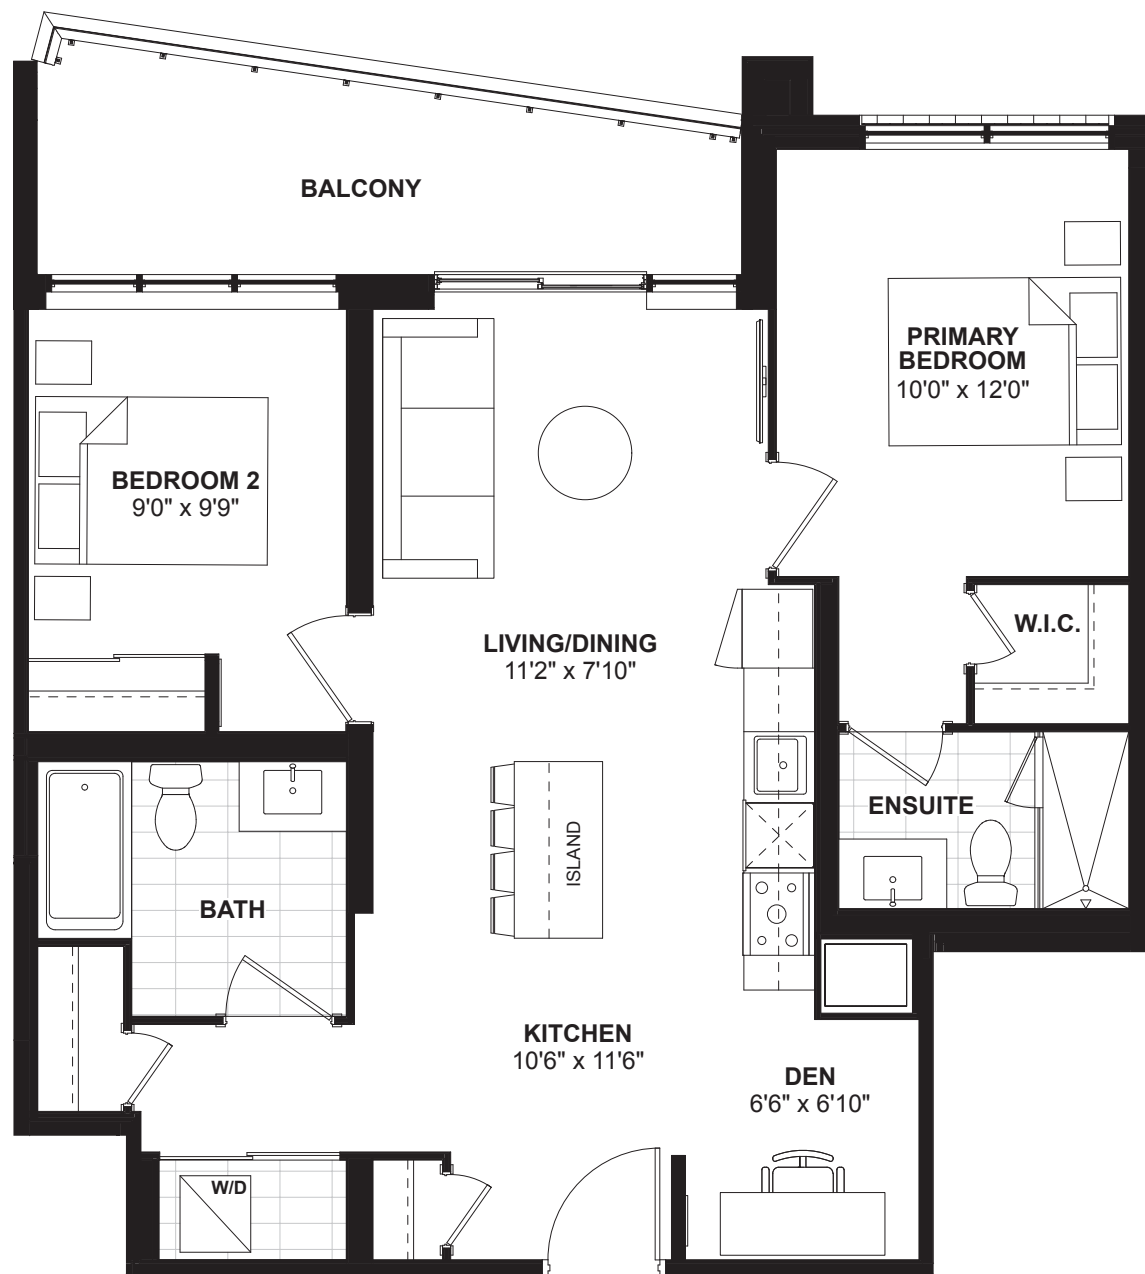

# 2C+D (BF)

2 BEDROOM + DEN • 891 SQ. FT.

FLOOR 2

FLOORS 3-6

FLOOR 2

FLOORS 3-6