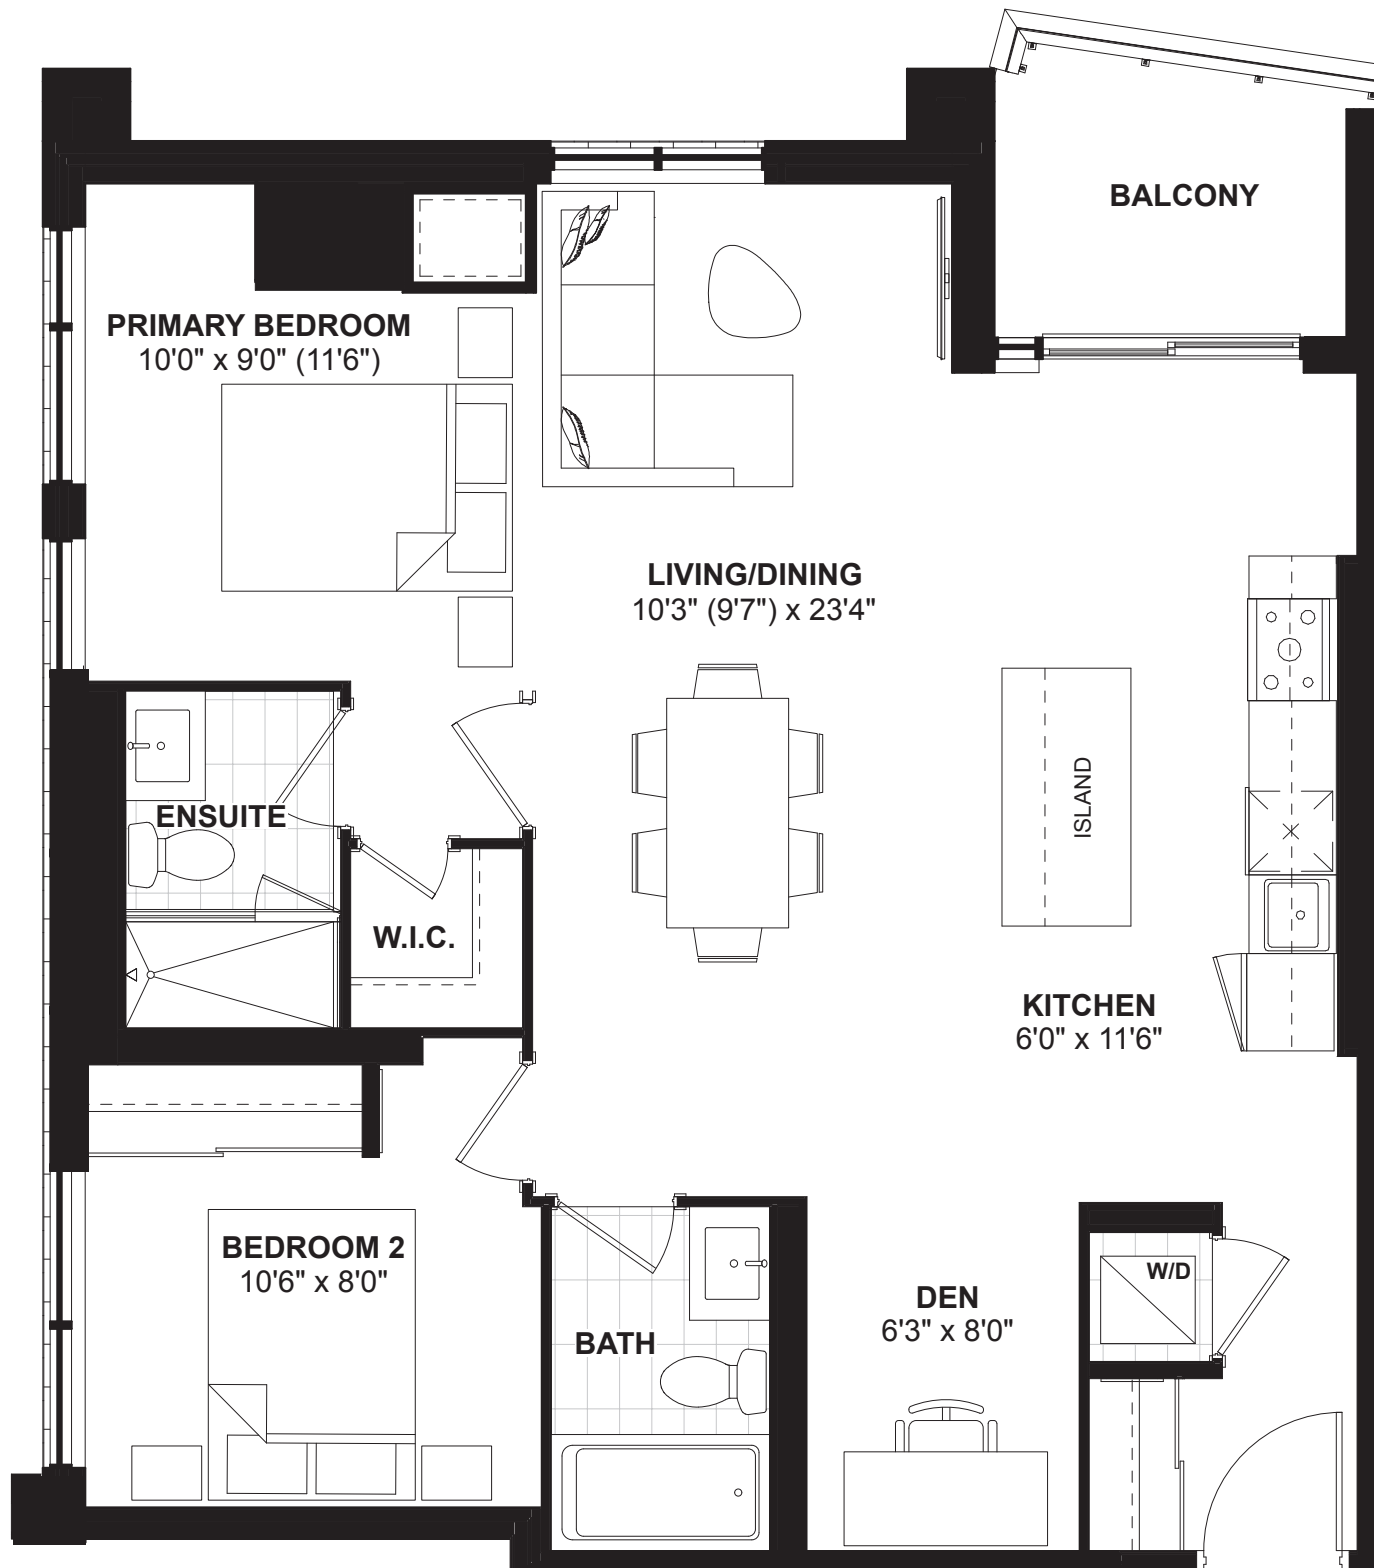

2E+D

2 BEDROOM + DEN • 950 SQ. FT.